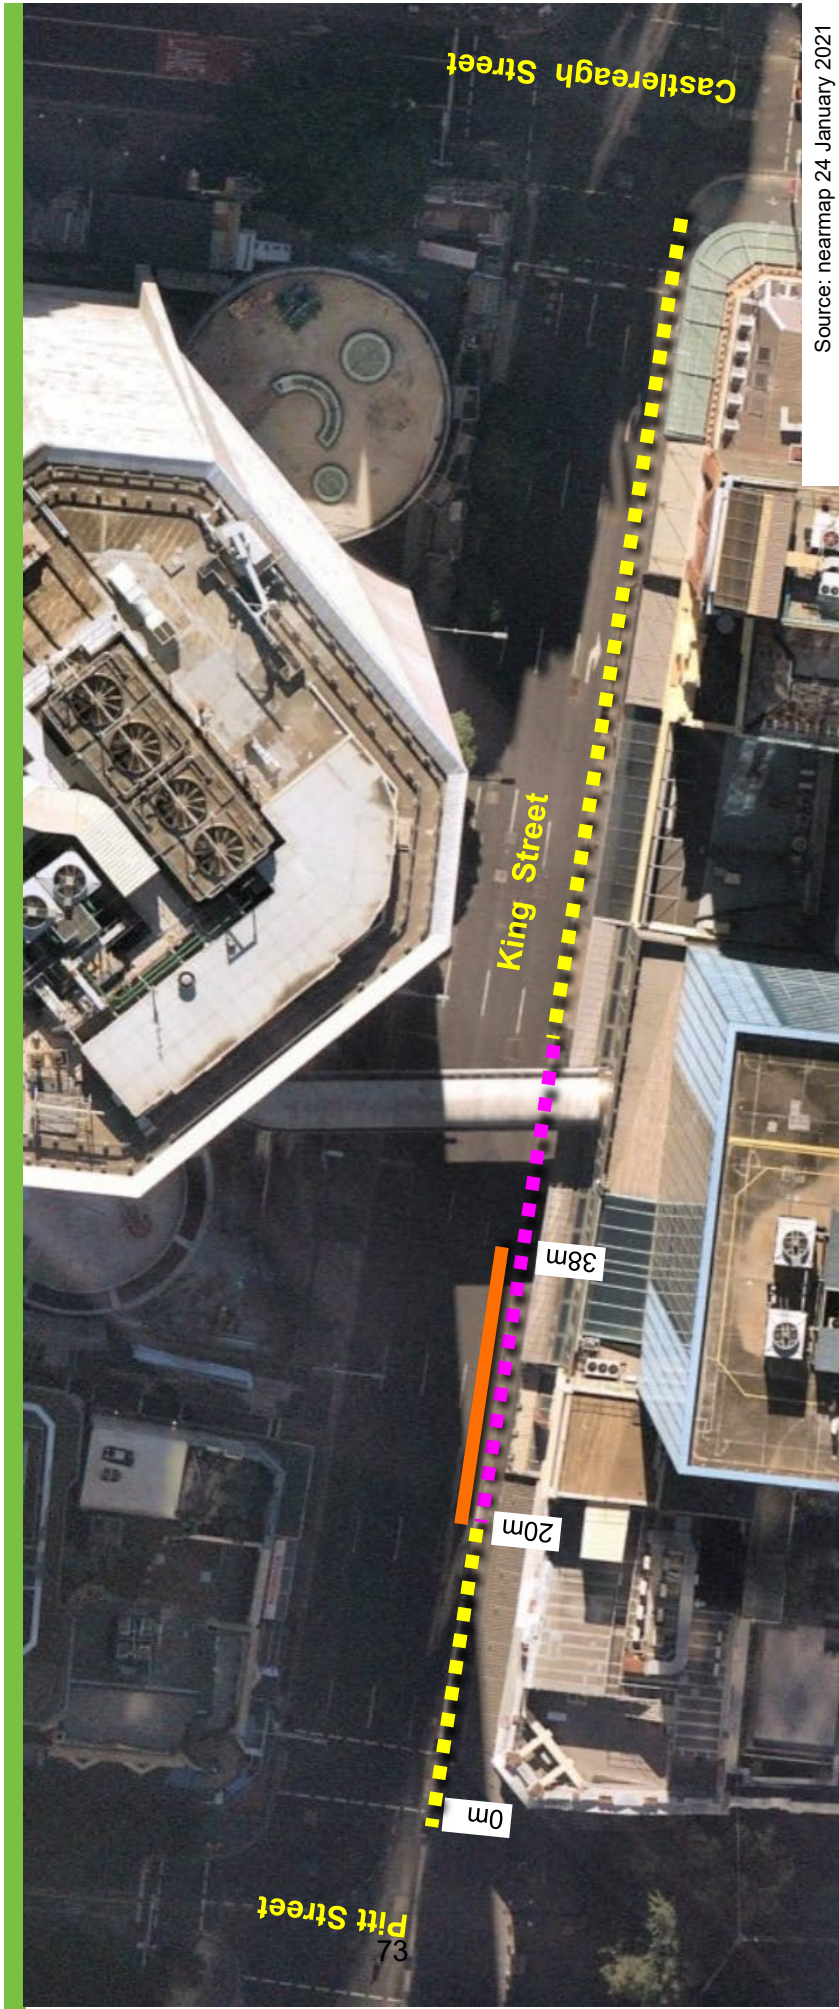

King Street, Sydney Proposed Works Zone

Source: nearmap 24 January 2021

Proposed

- Works Zone 7am-7pm Mon-Fri 7am-5pm Sat
- Loading Zone 7pm-7am Mon-Fri
- No Parking 8pm-6am Sat-Sun & Public Holidays
- No Stopping All Other Times

Existing

- Loading Zone 8pm-6am Mon-Fri
- No Parking 8pm-6am Sat-Sun & Public Holidays
- No Stopping All Other Times